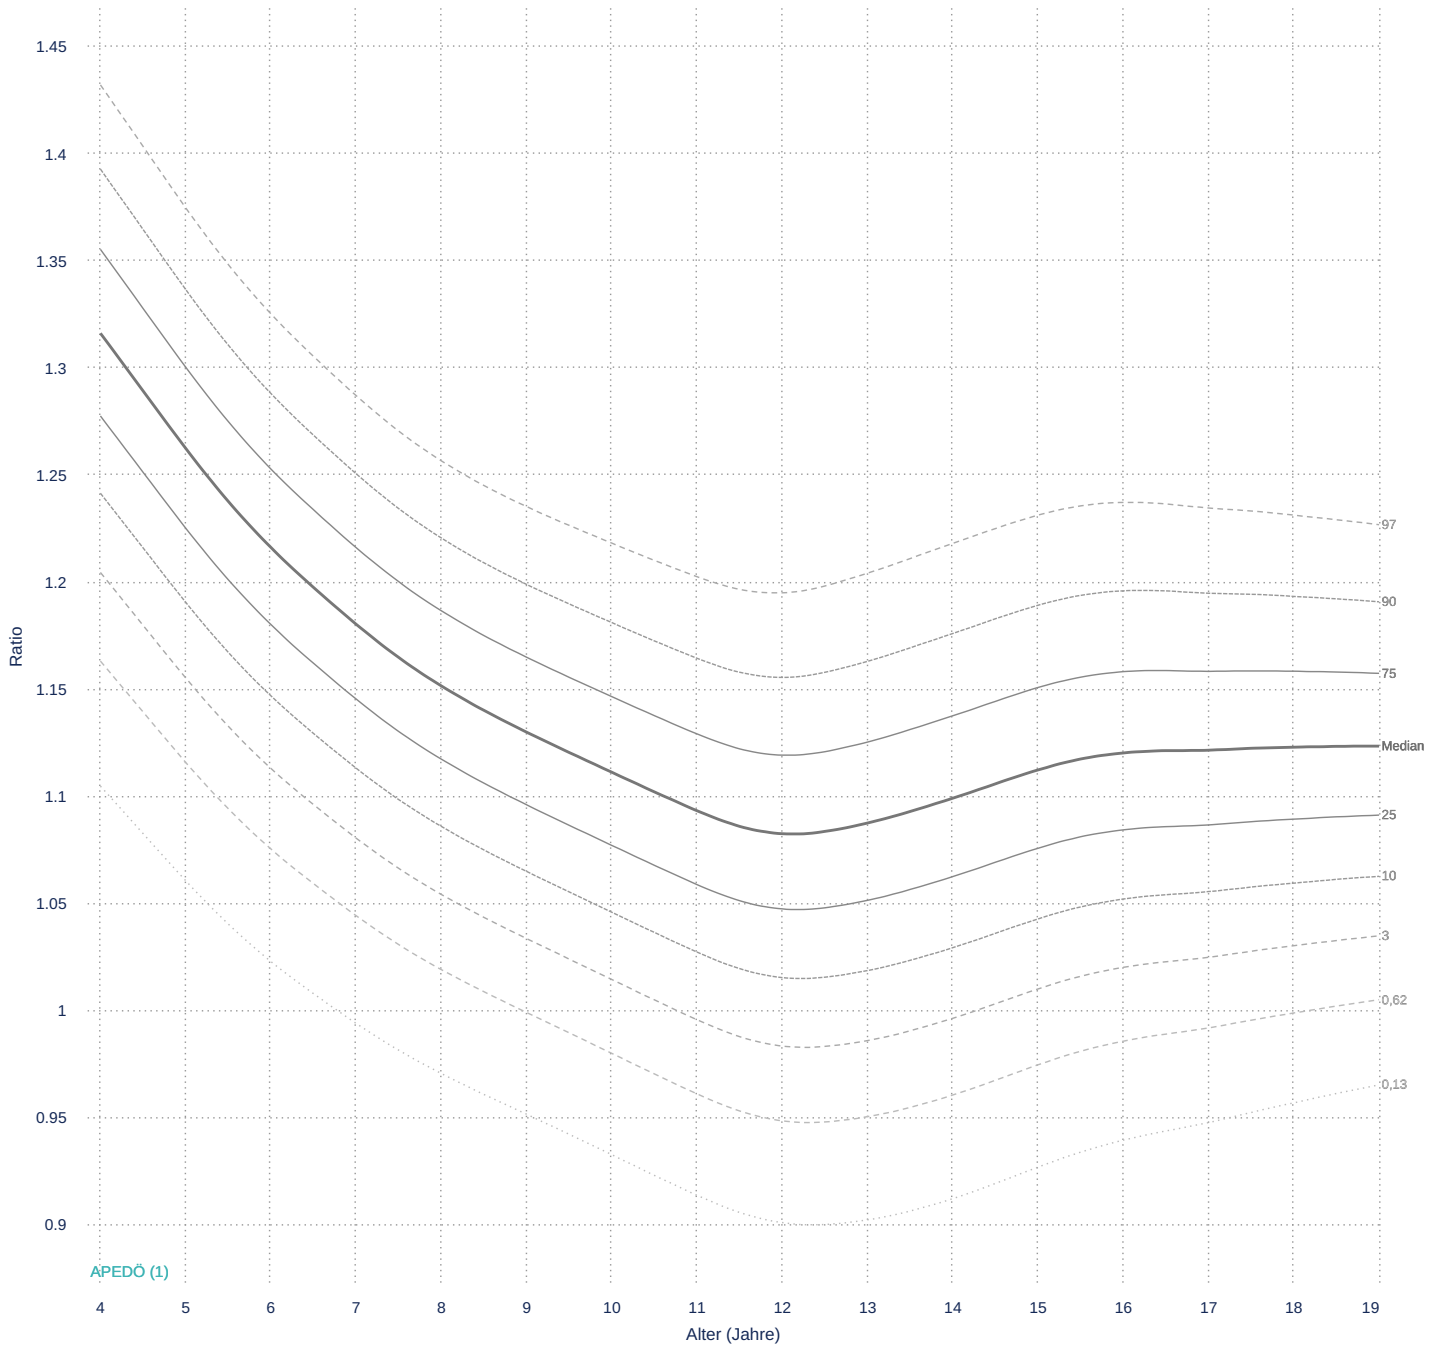

Verhältnis Sitzhöhe/Beinlänge

weiblich

Erzeugt am 27.04.2026, 21:35. Powered by wachstum.at.

APEDÖ (1): Andreas Gleiss, Michael Lassi, Peter Blümel, Martin Borkenstein, Klaus Kapelari, Michael Schemper, Michael Mayer, Gabriele Häusler: Austrian Height and Body Proportion References for Children Aged 4 to under 19 Years. *Annals of Human Biology* 40(4): 324–332 (2013).