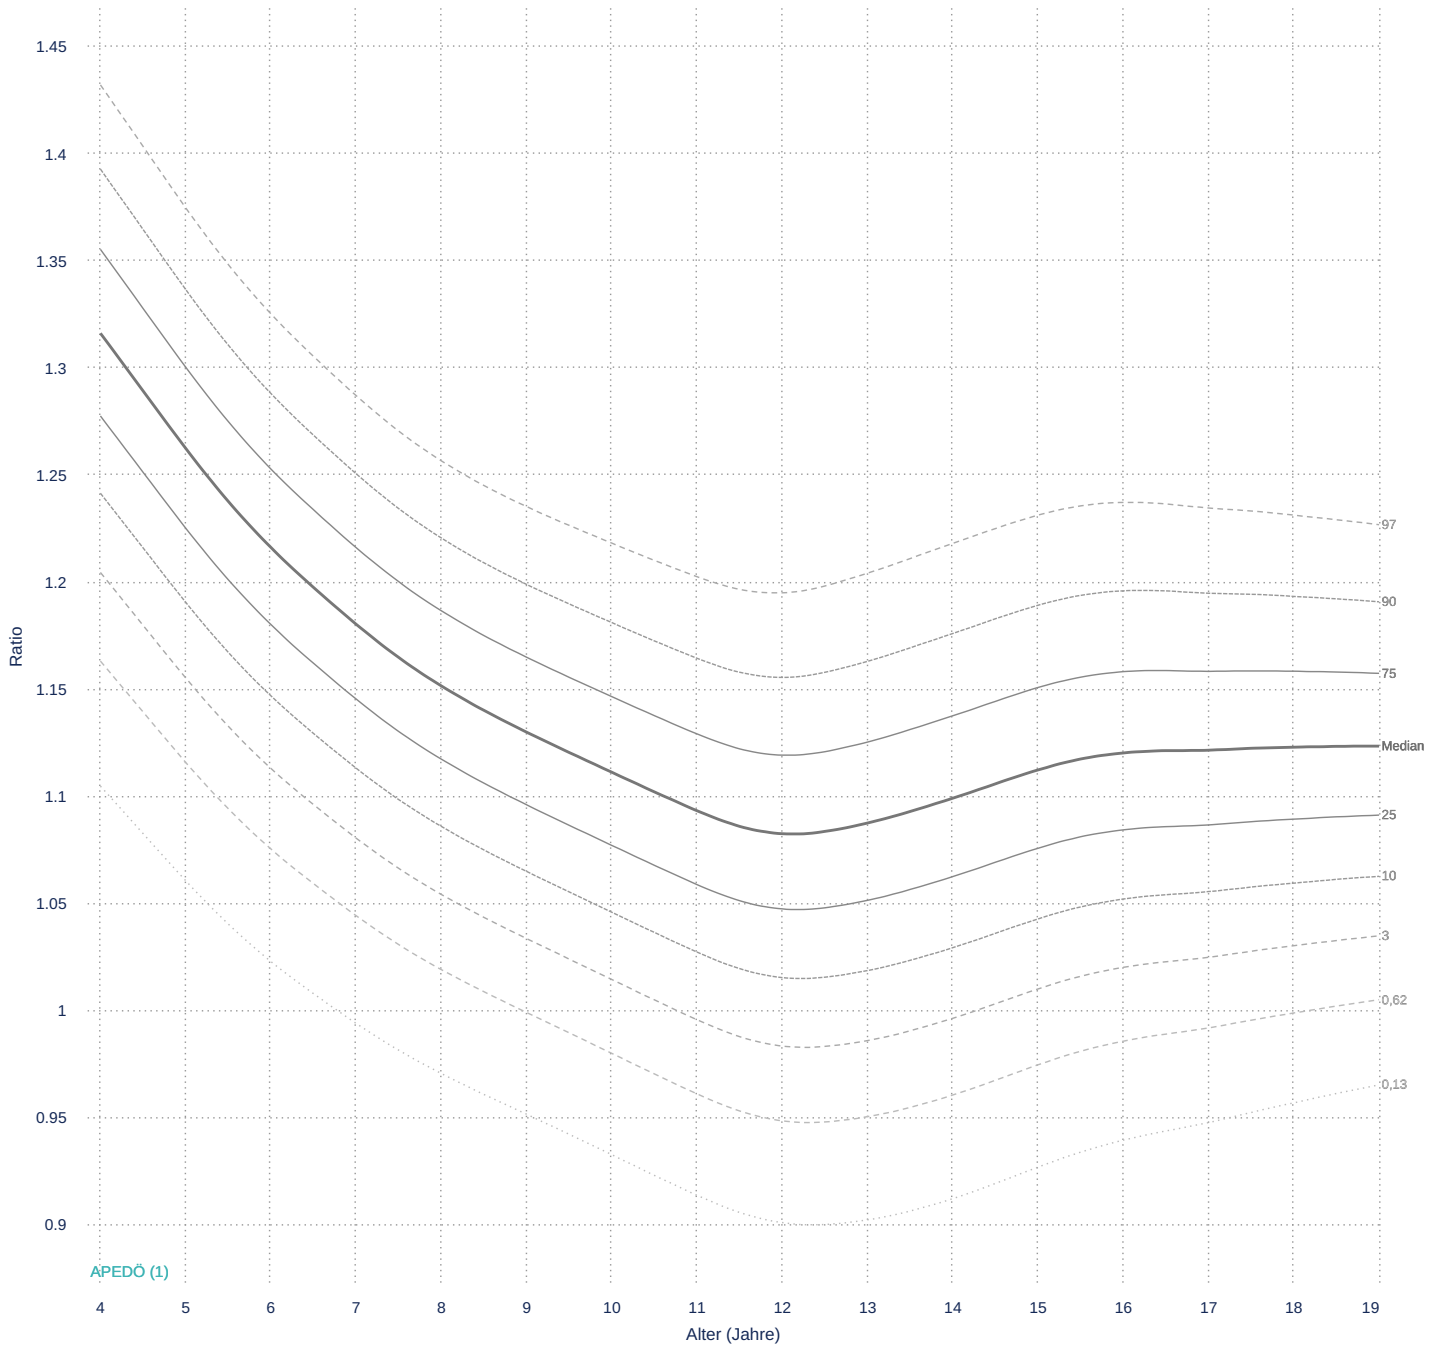

Verhältnis Sitzhöhe/Beinlänge

weiblich

Erzeugt am 12.06.2026, 02:15. Powered by wachstum.at.

APEDÖ (1): Andreas Gleiss, Michael Lassi, Peter Blümel, Martin Borkenstein, Klaus Kapelari, Michael Schemper, Michael Mayer, Gabriele Häusler: Austrian Height and Body Proportion References for Children Aged 4 to under 19 Years. *Annals of Human Biology* 40(4): 324–332 (2013).