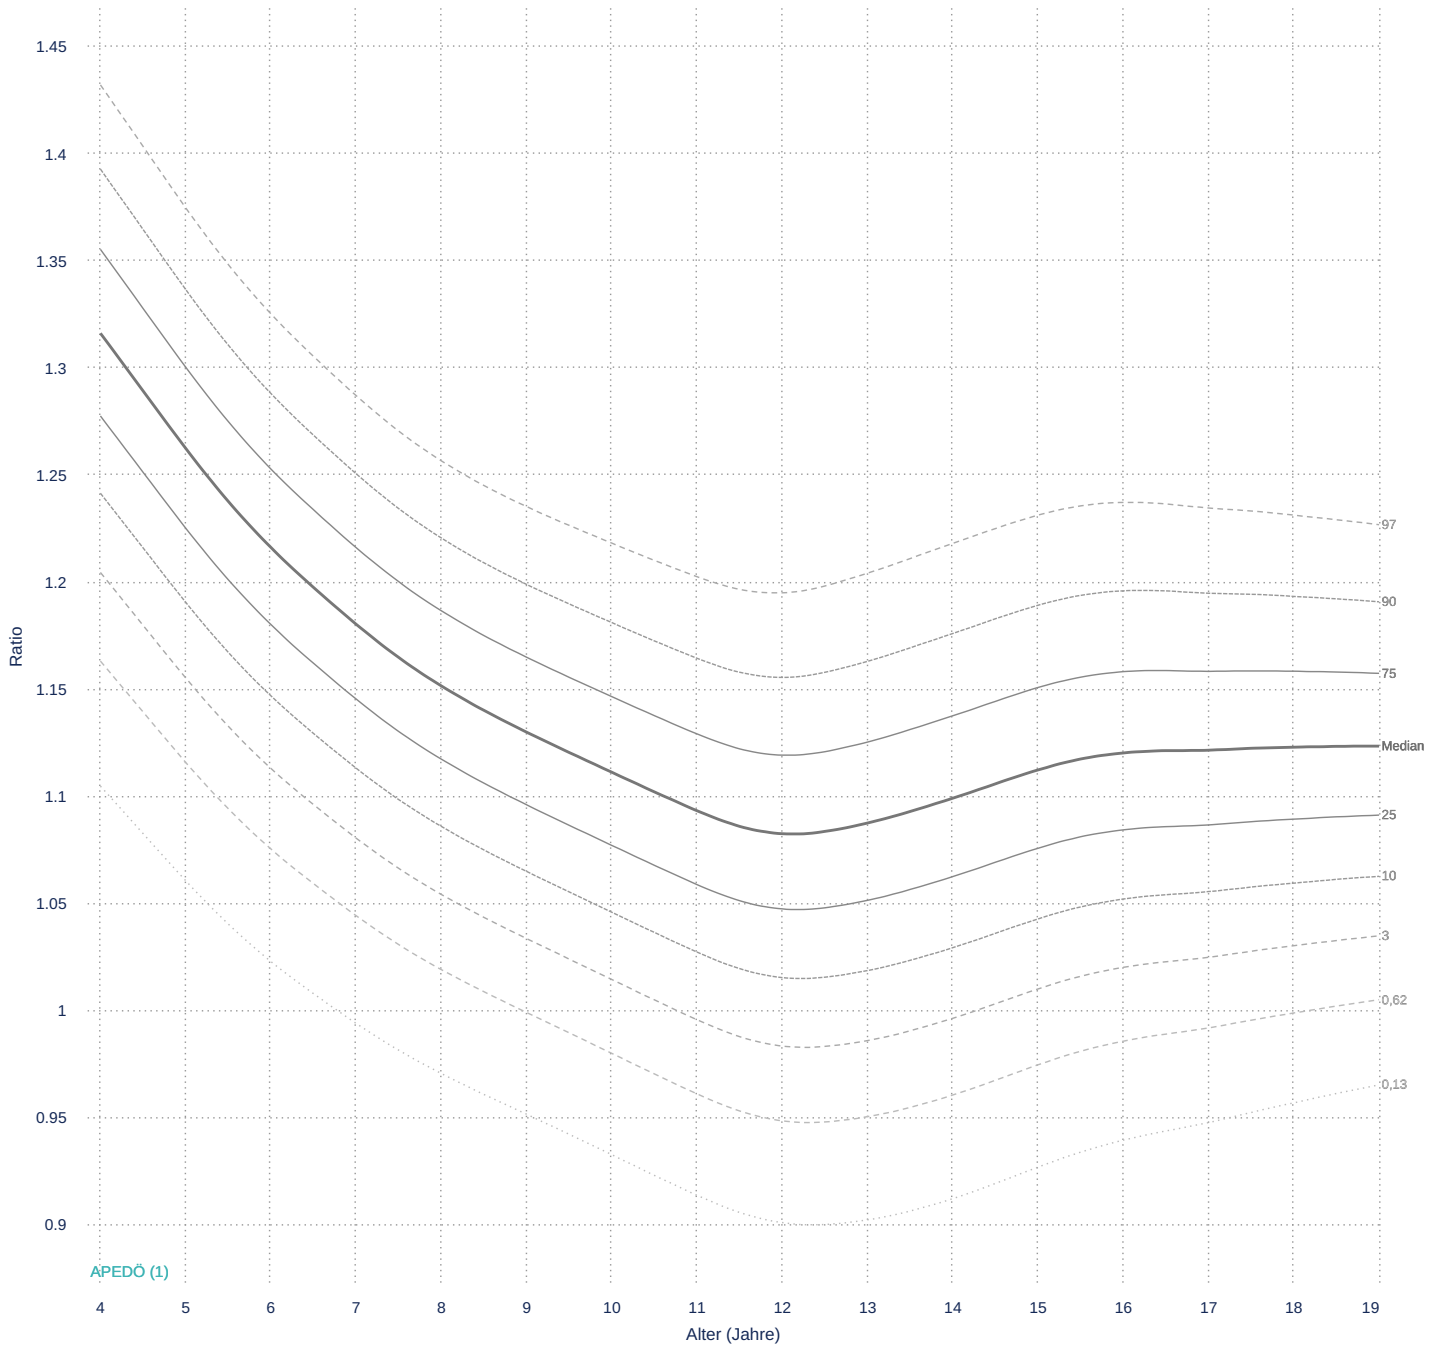

# Verhältnis Sitzhöhe/Beinlänge

weiblich

Erzeugt am 12.06.2026, 00:50. Powered by wachstum.at.

APEDÖ (1): Andreas Gleiss, Michael Lassi, Peter Blümel, Martin Borkenstein, Klaus Kapelari, Michael Schemper, Michael Mayer, Gabriele Häusler: Austrian Height and Body Proportion References for Children Aged 4 to under 19 Years. *Annals of Human Biology* 40(4): 324–332 (2013).